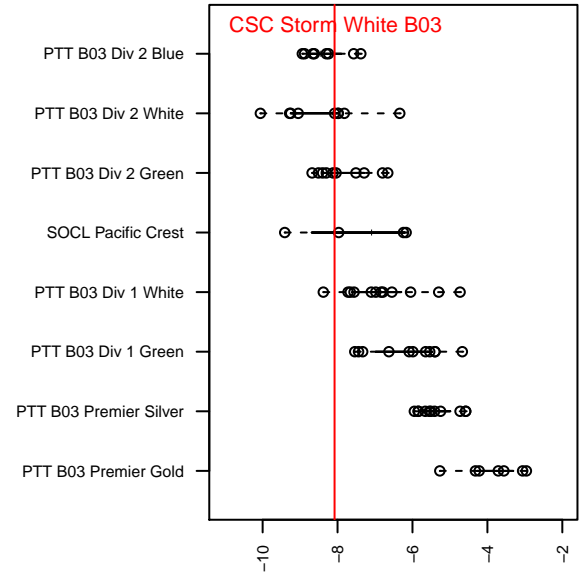

CSC Storm White B03

Corvallis SC Storm
 Corvallis, OR
 B03 total strength=441
 attack=0.45 defense=0.19
 fall league = PTT B03 Div 2 White
 spr league = Spr OYS B03 Div 2 White
 notes= Corvallis United SC and
 Valley FC merged in
 2014-15

alt names used:
 CSC 03B White
 CSC 03B White
 CORVALLIS CSC 03B WHITE (OR)
 Corvallis SC 03B White
 Corvallis SC 03B White
 Corvallis SC 03B White

Venues played:
 2015 Capital Cup BU12 Silver
 2015 Beaverton Cup BU12 Bronze
 2015 Bend Premier Cup U12B 9v9 BRONZE U
 2015 PTT B03 Division 2 White
 2015 OYS Founders Cup B03
 2015 Spr OYS B03 Division 2 White

**attack and defense variance (black dot)
relative to other teams
and top 10 in region**

**attack and defense rating
relative to others at age
and all opponents in last 13 months**

Performance relative to 13 month average