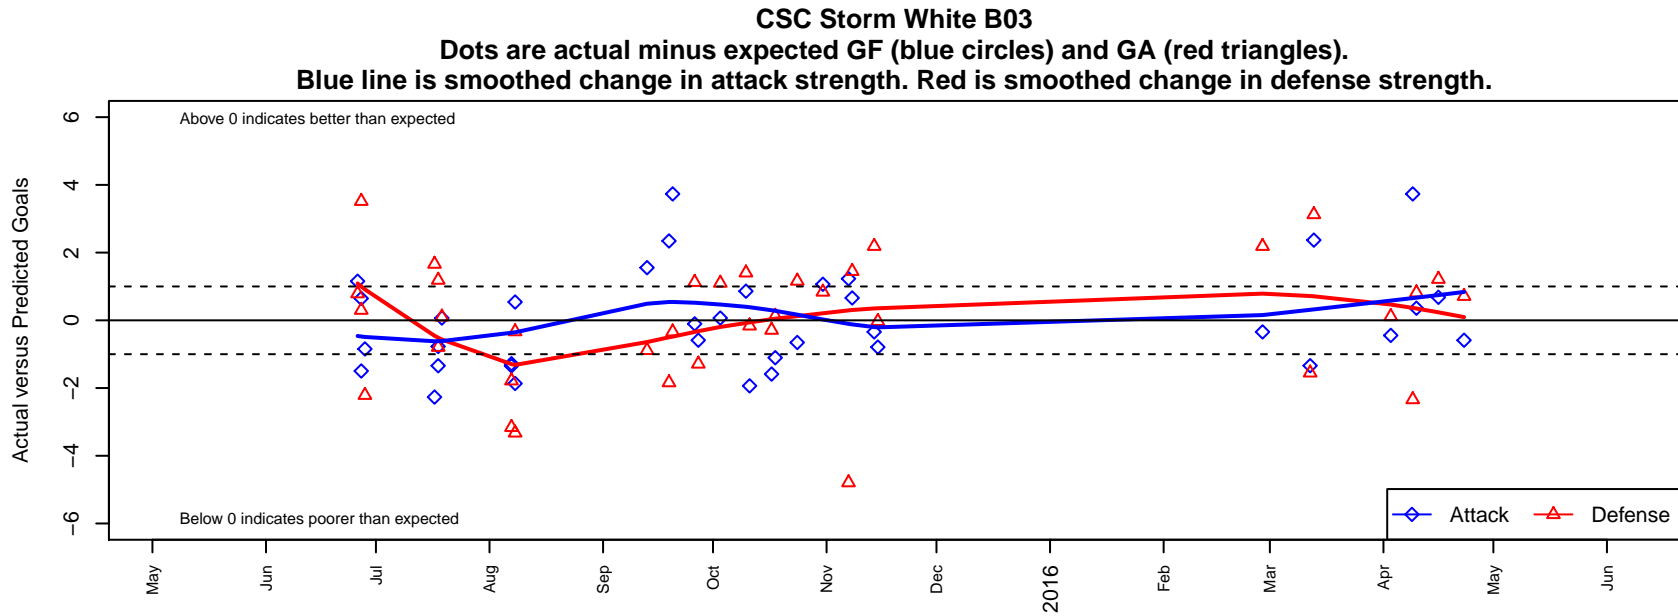

CSC Storm White B03

Corvallis SC Storm
 Corvallis, OR
 B03 total strength=441
 attack=0.45 defense=0.19
 fall league = PTT B03 Div 2 White
 spr league = Spr OYS B03 Div 2 White
 notes= Corvallis United SC and
 Valley FC merged in
 2014-15

**attack and defense variance (black dot)
relative to other teams
and top 10 in region**

**attack and defense rating
relative to others at age
and all opponents in last 13 months**

Performance relative to 13 month average