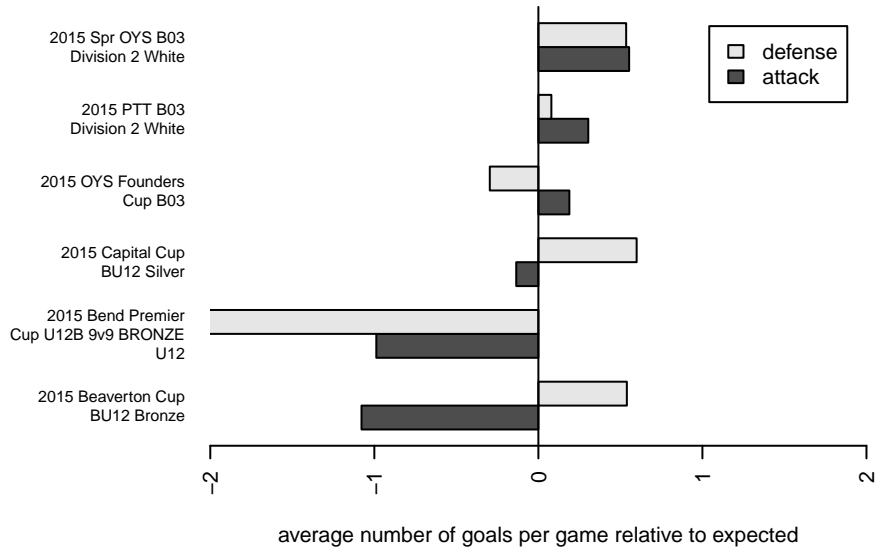

CSC Storm White B03

Corvallis SC Storm
 Corvallis, OR
 B03 total strength=441
 attack=0.45 defense=0.19
 fall league = PTT B03 Div 2 White
 spr league = Spr OYS B03 Div 2 White
 notes= Corvallis United SC and
 Valley FC merged in
 2014-15

alt names used:
 CSC 03B White
 CSC 03B White
 CORVALLIS CSC 03B WHITE (OR)
 Corvallis SC 03B White
 Corvallis SC 03B White
 Corvallis SC 03B White

Venues played:
 2015 Capital Cup BU12 Silver
 2015 Beaverton Cup BU12 Bronze
 2015 Bend Premier Cup U12B 9v9 BRONZE U
 2015 PTT B03 Division 2 White
 2015 OYS Founders Cup B03
 2015 Spr OYS B03 Division 2 White

**attack and defense variance (black dot)
relative to other teams
and top 10 in region**

**attack and defense rating
relative to others at age
and all opponents in last 13 months**

Performance relative to 13 month average