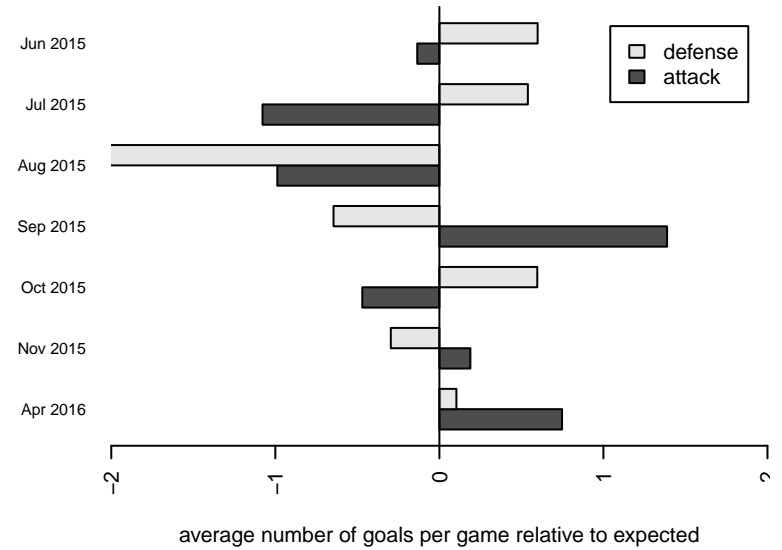

Performance relative to 13 month average